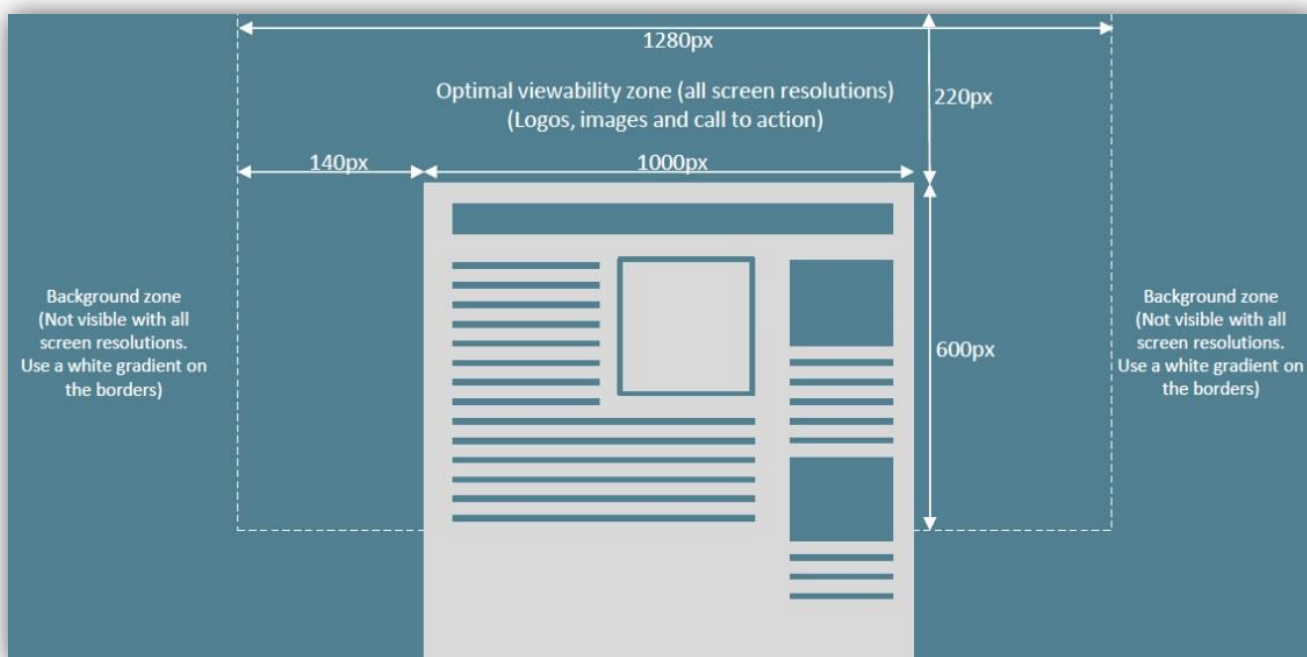

>> Height of the header must be **220 px**.

**Portion of the image situated behind the site's content (Elle Decoration sections not including)** must be **1000 px** wide and must be **white only #FFFFFF**.

**Portion of the image situated behind the site's content of Elle Decoration** must be **1000 px** wide and must be **grey only #F5F5F5**.

It must be centered vertically with the background. The background must not contain gradients.

*In the case of a predominantly white skin/background, embed a white border or gradient around the background with a 10px margin on all sides to keep images on the site separated in order to easily distinguish the background/skin from editorial content.*

### AD CONSTRAINTS

- The important part of all visuals must be concentrated towards and centered on the upper portion of the background/skin. Only 768 pixels of width will display on tablets in portrait mode. Do not include important or pertinent graphical or text content of ads outside this 768 pixel area.